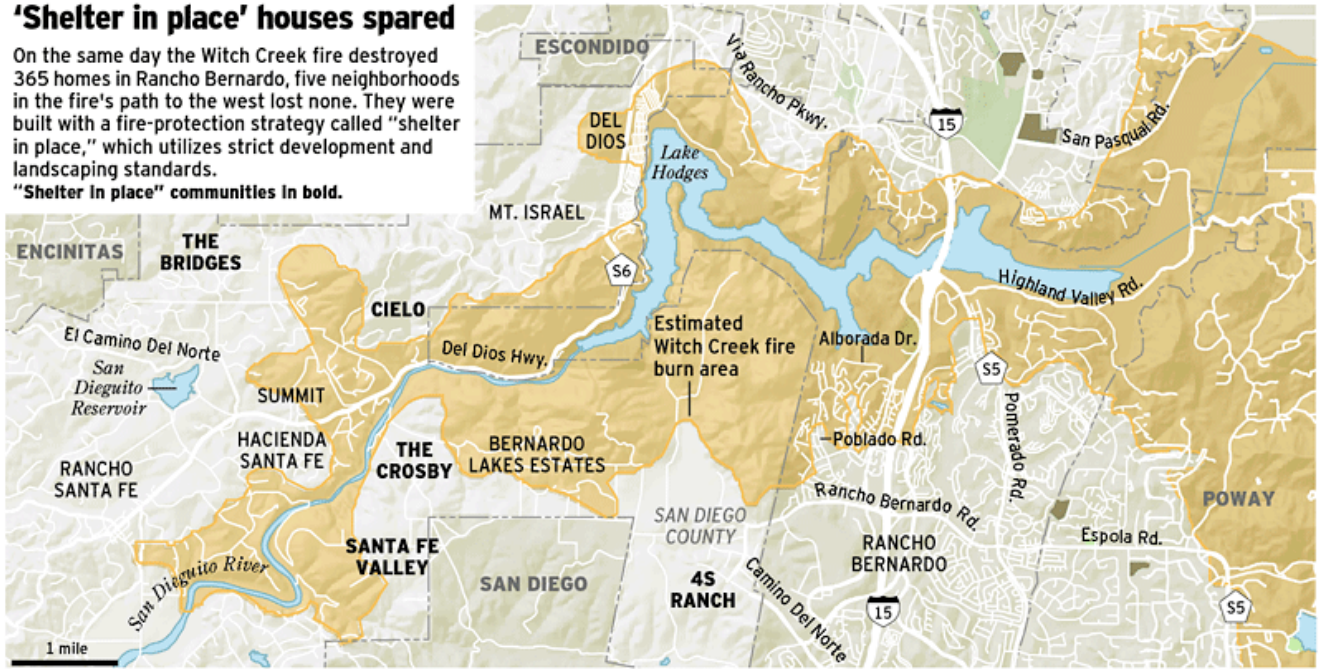

'Shelter in place' houses spared

On the same day the Witch Creek fire destroyed 365 homes in Rancho Bernardo, five neighborhoods in the fire's path to the west lost none. They were built with a fire-protection strategy called "shelter in place," which utilizes strict development and landscaping standards.

"Shelter In place" communities in bold.

SOURCES: Rancho Santa Fe Fire Protection District; SanGIS; Cal Fire; WebEOC; ESRI; USGS; Tele Atlas

SHAFFER GRUBB / Union-Tribune