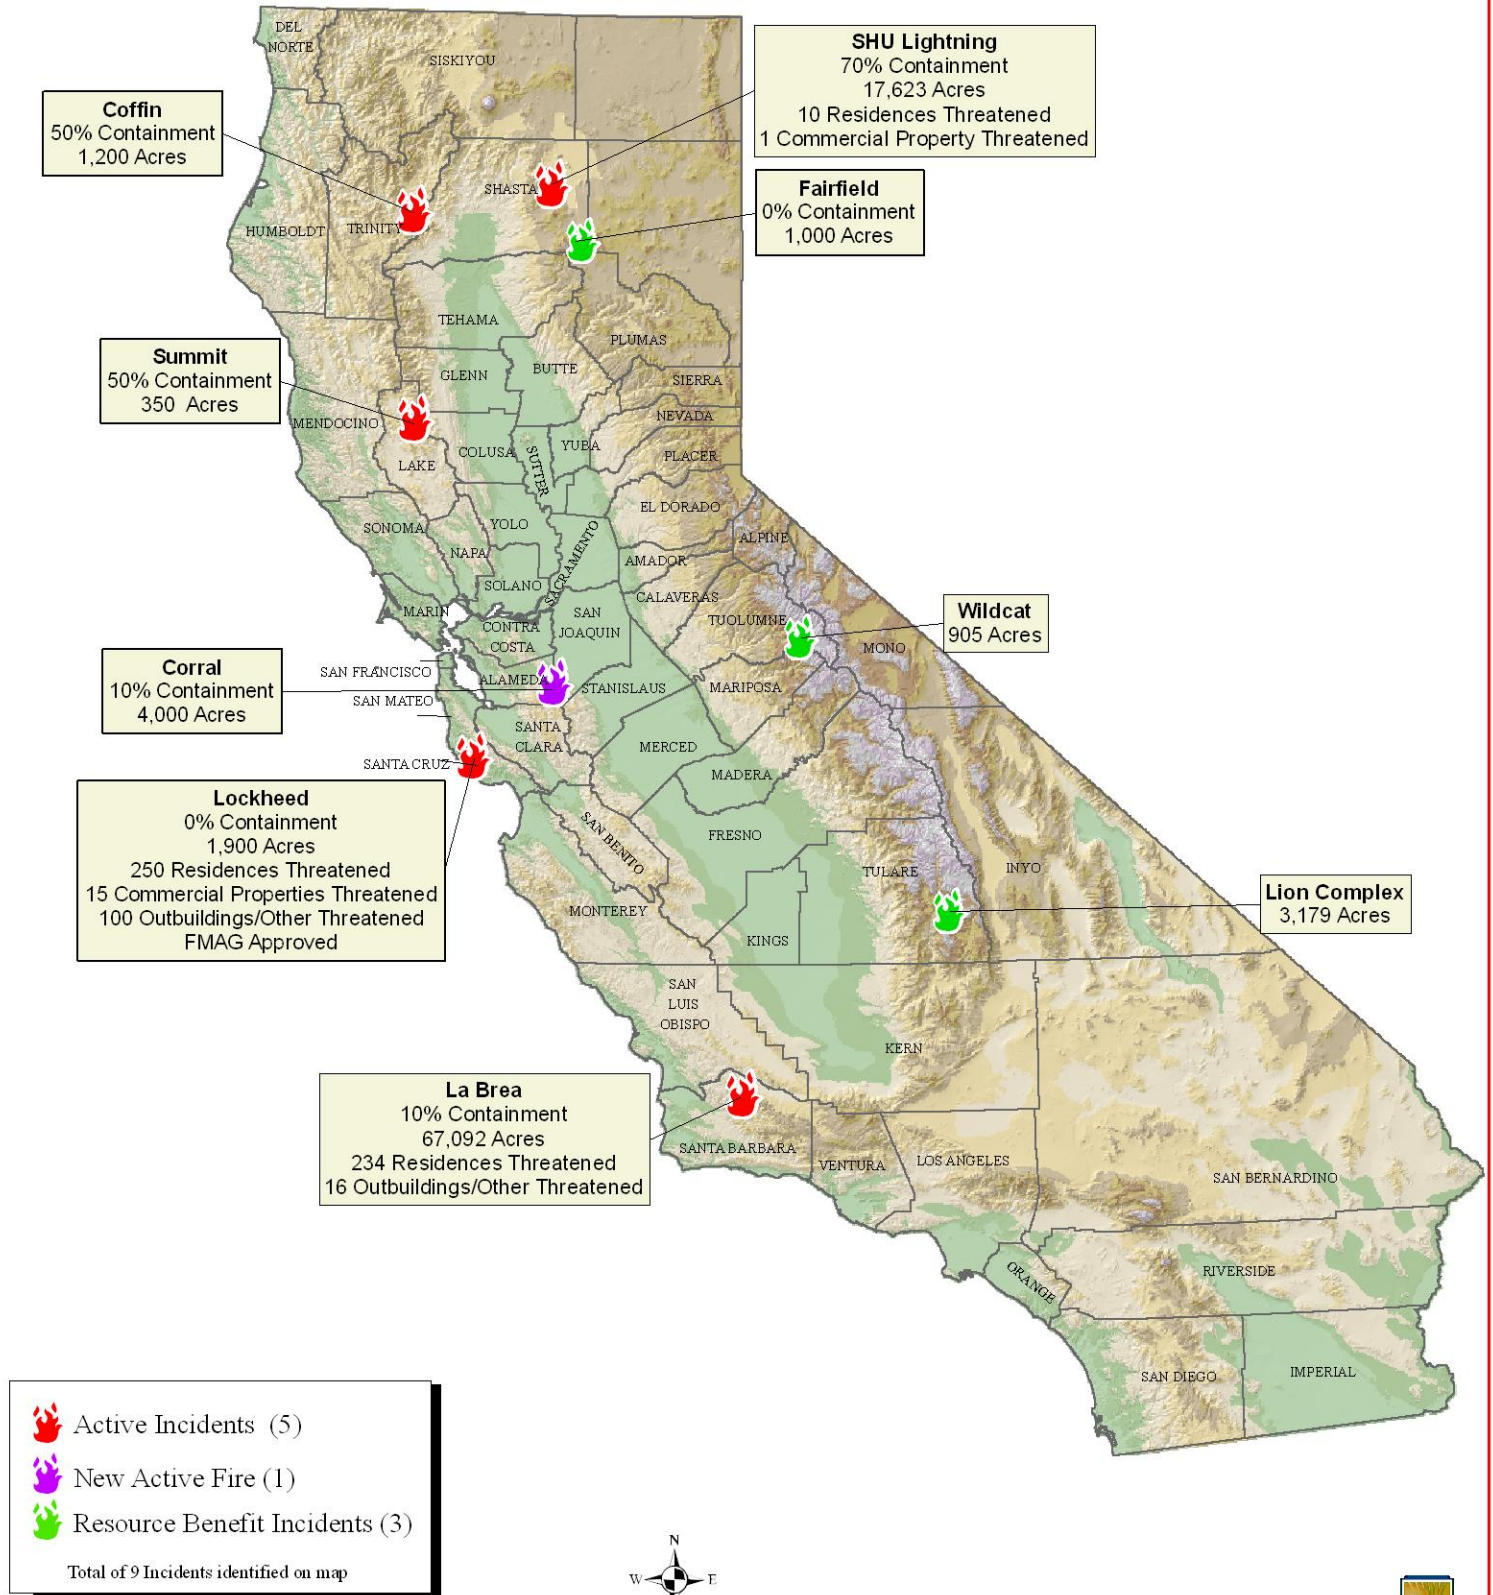

CALIFORNIA WILDFIRES

as of 08/14/09 0700 Hours

Please Note: Fire locations are rough estimates based upon various field sources

Created by Cal-EMA, Kris Higgs
 August 14, 2009 Source: FAMWEB 209s
[/active_incident/fires/2009/statewide/](#)
[/August/Projects/statewide_Fires_081409_0700_a.mxd](#)